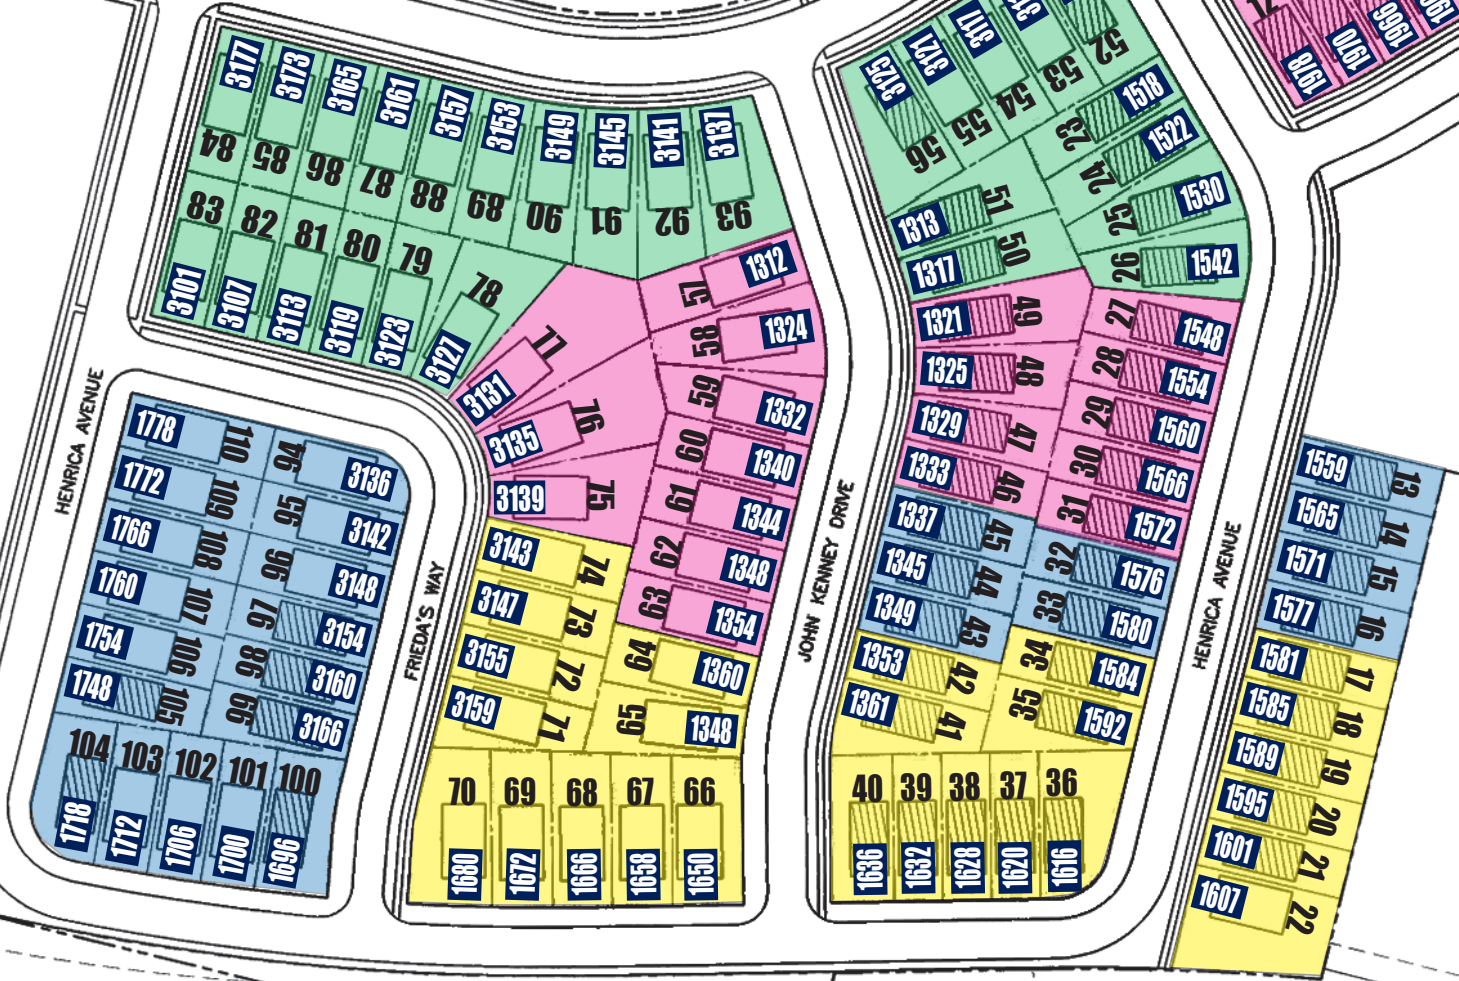

FOXWOOD MEADOWS

14 TOKALA TRAIL

JIM HEBB'S WAY

BLOCK 112

HENRICA AVENUE

FRIEDA'S WAY

JOHN KENNEY DRIVE

HENRICA AVENUE

**FoxWood
HOMES**

- Phase 1**
(14 x 36' + 12 x 40')
- Phase 2**
(15 x 36' + 11 x 40')
- Phase 3**
(18 x 36' + 10 x 40')
- Phase 4**
(8 x 36' + 19 x 40')
- Model Homes**
(3 x 36')