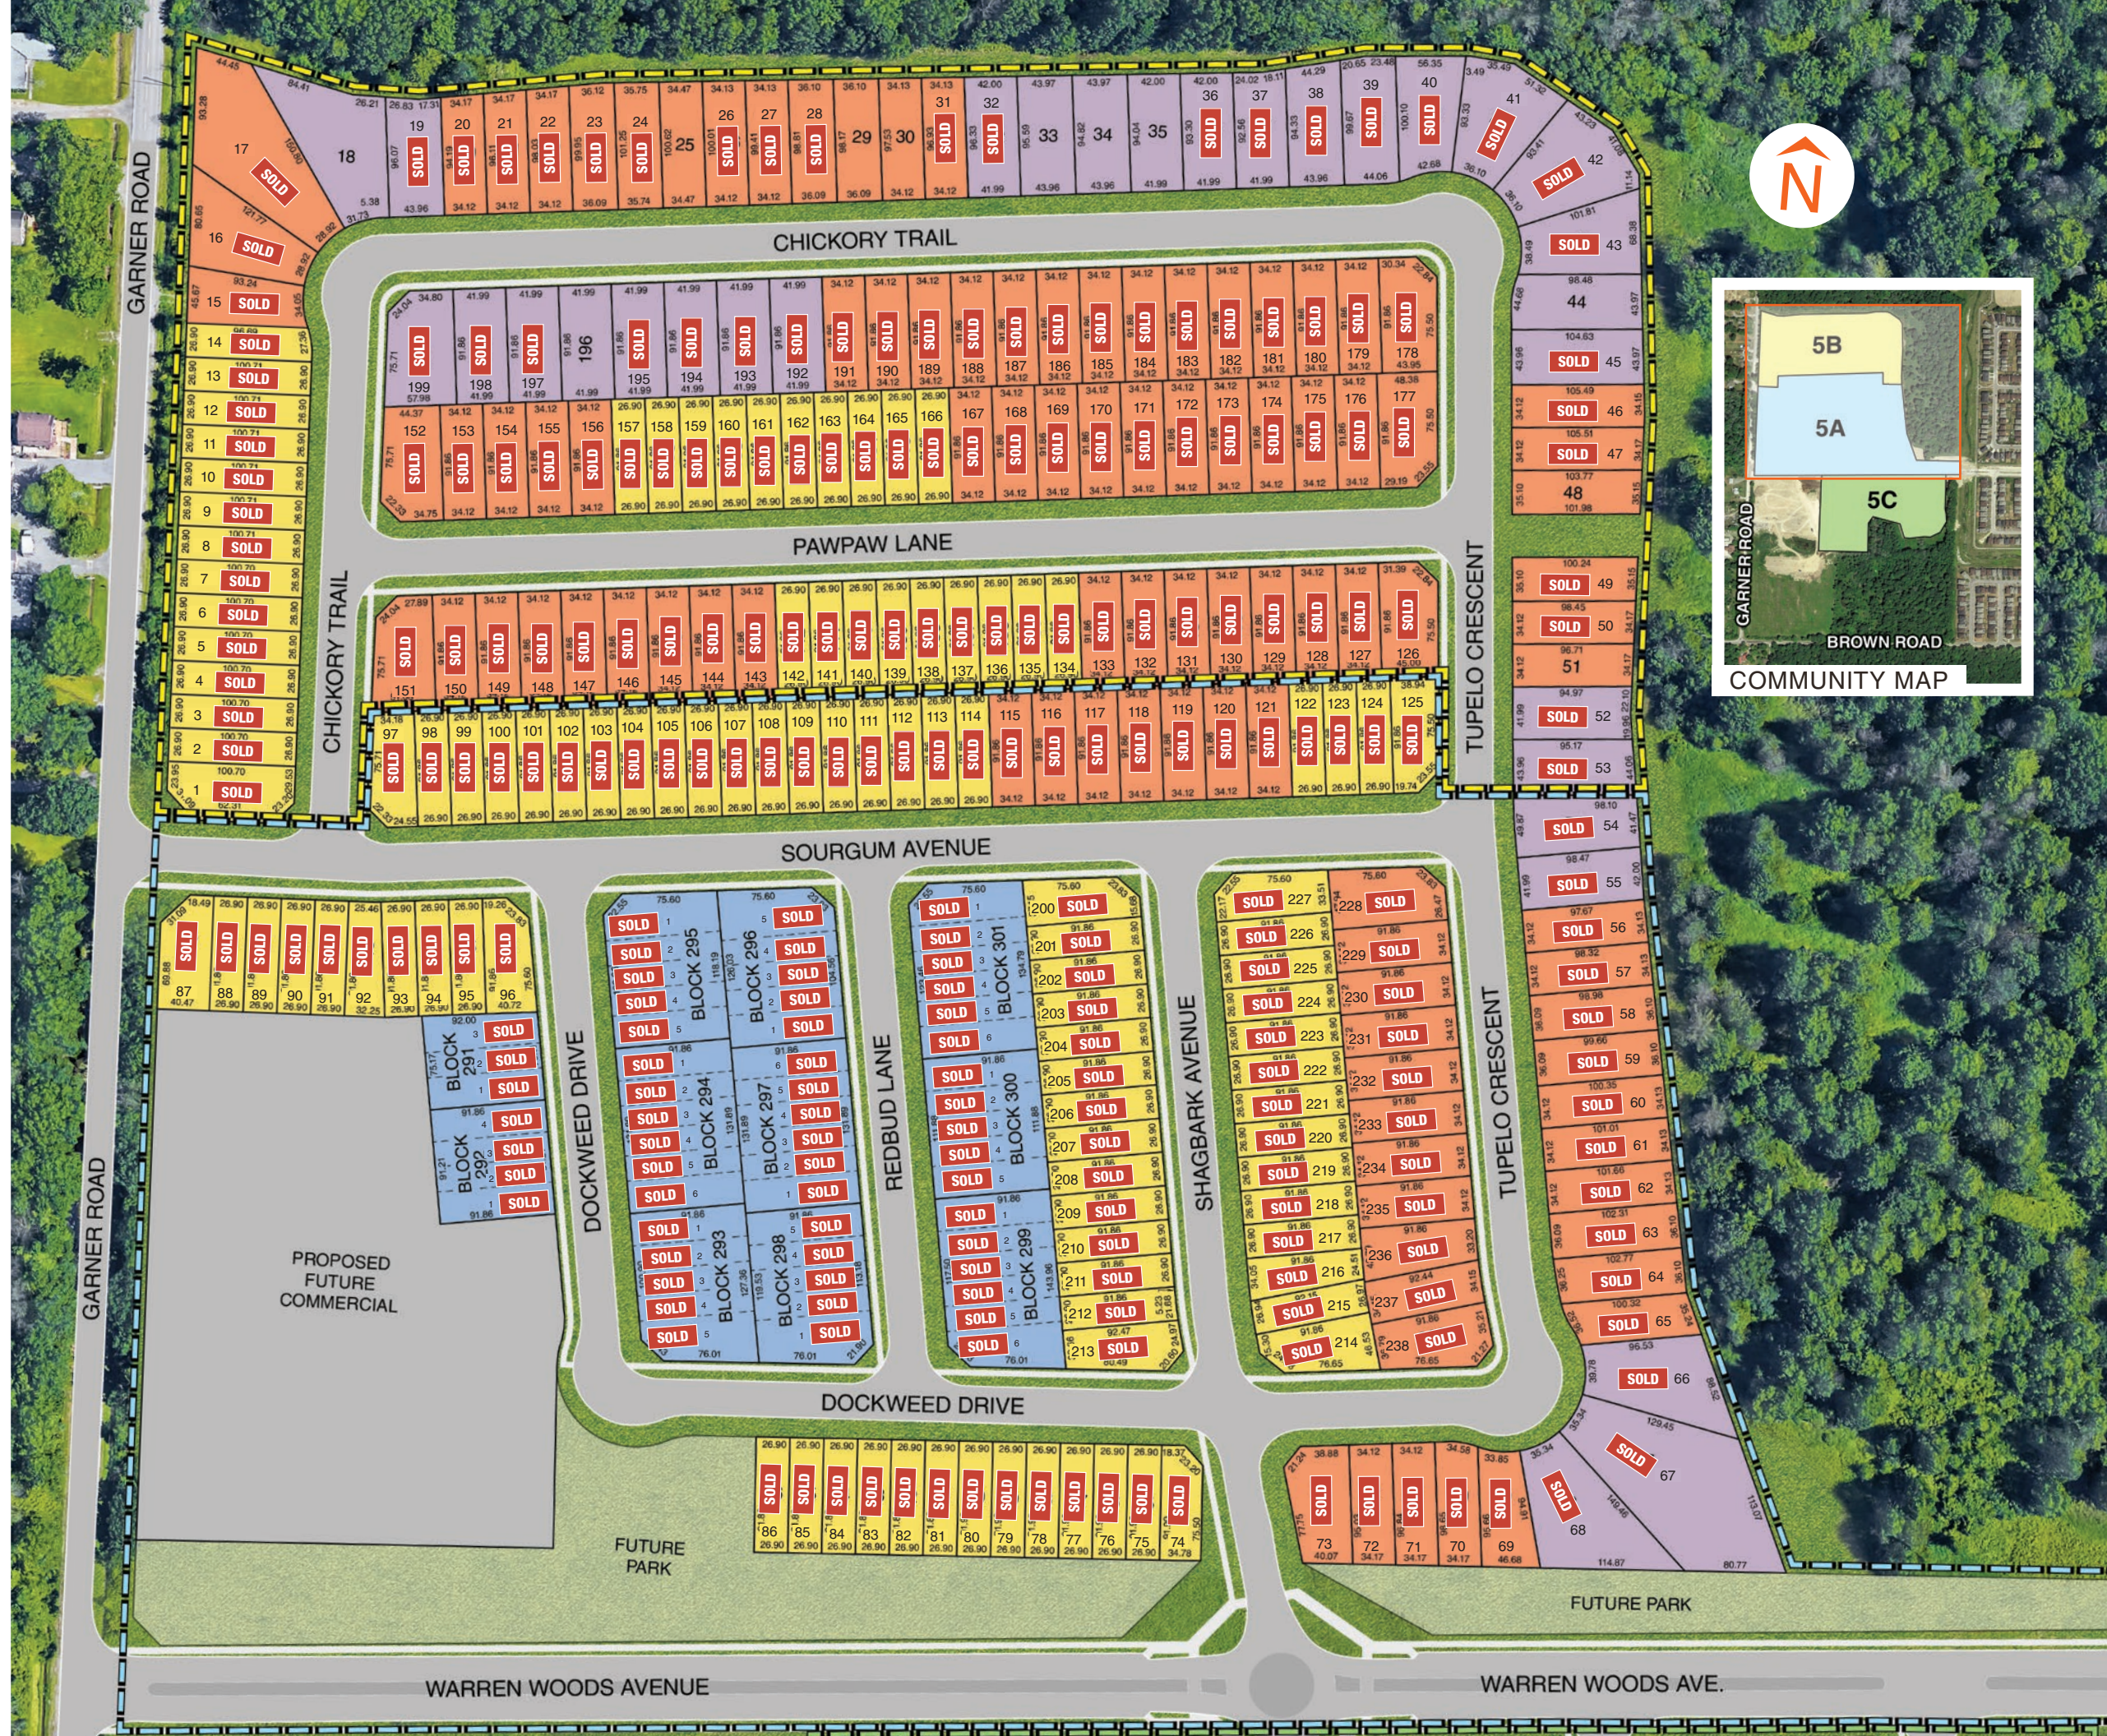

PHASE 5A

PHASE 5B

20' TOWNHOMES

27' HOMES

34' HOMES

42' HOMES

**E**  
**EMPIRE**  
**IMAGINE**

Site plan is not to scale.  
Artist concept only.  
Subject to change without notice.  
May 2019. E.&O.E.

PHASE 5A

PHASE 5C

20' TOWNHOMES

27' HOMES

34' HOMES

42' HOMES

**E**  
**EMPIRE**  
**IMAGINE**

Site plan is not to scale.  
Artist concept only.  
Subject to change without notice.  
June 2019. E.&O.E.

20' CONDO TOWNHOMES

**E**  
**EMPIRE**  
**IMAGINE**

Site plan is not to scale.  
Artist concept only.  
Subject to change without notice.  
Condo Town Block 229 June 2019. E.&O.E.