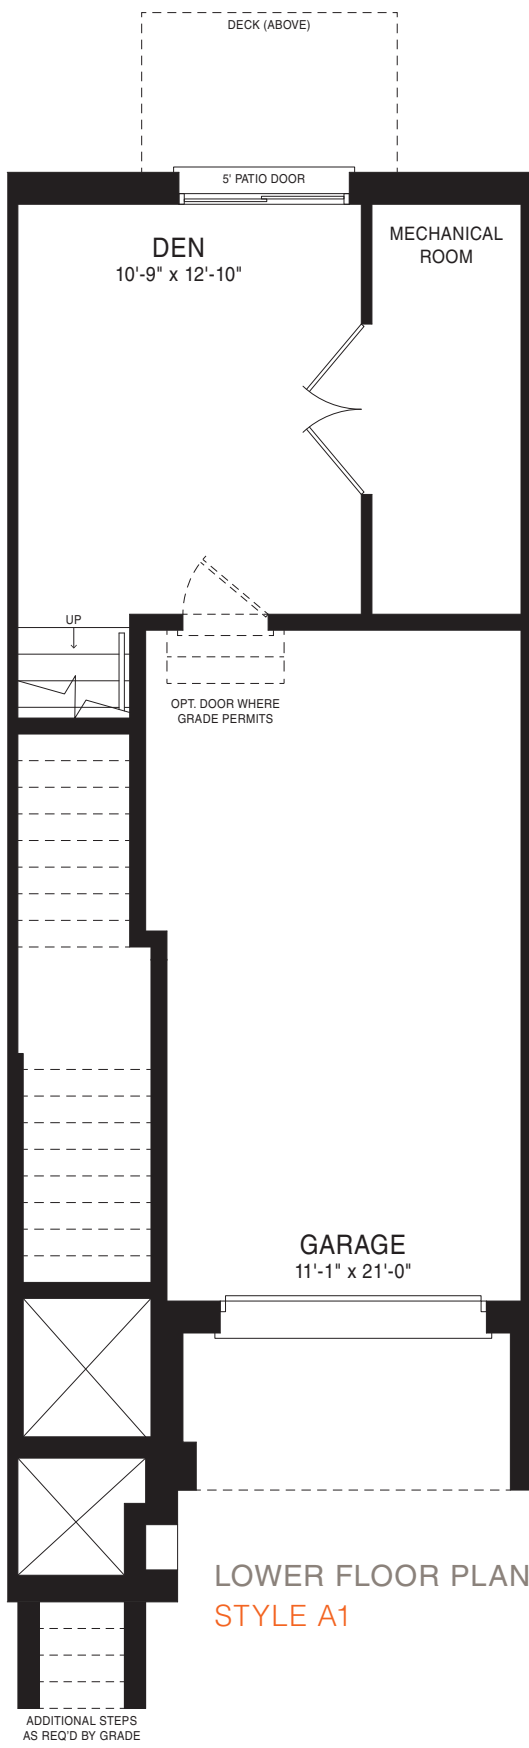

BRETON TOWNHOME

STYLE A2 – 1365 SQ.FT.

STYLE B2 – 1356 SQ.FT.

BRETON TOWNHOME

STYLE A1 – 1373 SQ.FT.
 STYLE A2 – 1365 SQ.FT.
 STYLE B1 – 1365 SQ.FT.
 STYLE B2 – 1356 SQ.FT.
 STYLE B3 – 1363 SQ.FT.

BRETON END TOWNHOME

STYLE A – 1415 SQ.FT.

STYLE B – 1407 SQ.FT.

HAMPTON TOWNHOME

STYLE A1 – 1517 SQ.FT.

STYLE B1 – 1506 SQ.FT.

HAMPTON TOWNHOME

STYLE A1 – 1517 SQ.FT.
 STYLE A2 – 1509 SQ.FT.
 STYLE A3 – 1509 SQ.FT.
 STYLE A4 – 1515 SQ.FT.
 STYLE B1 – 1506 SQ.FT.
 STYLE B2 – 1500 SQ.FT.
 STYLE B3 – 1506 SQ.FT.
 STYLE B4 – 1506 SQ.FT.

HAMPTON END TOWNHOME

STYLE A – 1564 SQ.FT.

STYLE B – 1556 SQ.FT.

MONCTON CORNER TOWNHOME

STYLE B – 1465 SQ.FT.

SHERBROOKE CORNER TOWNHOME

STYLE A – 1630 SQ.FT.