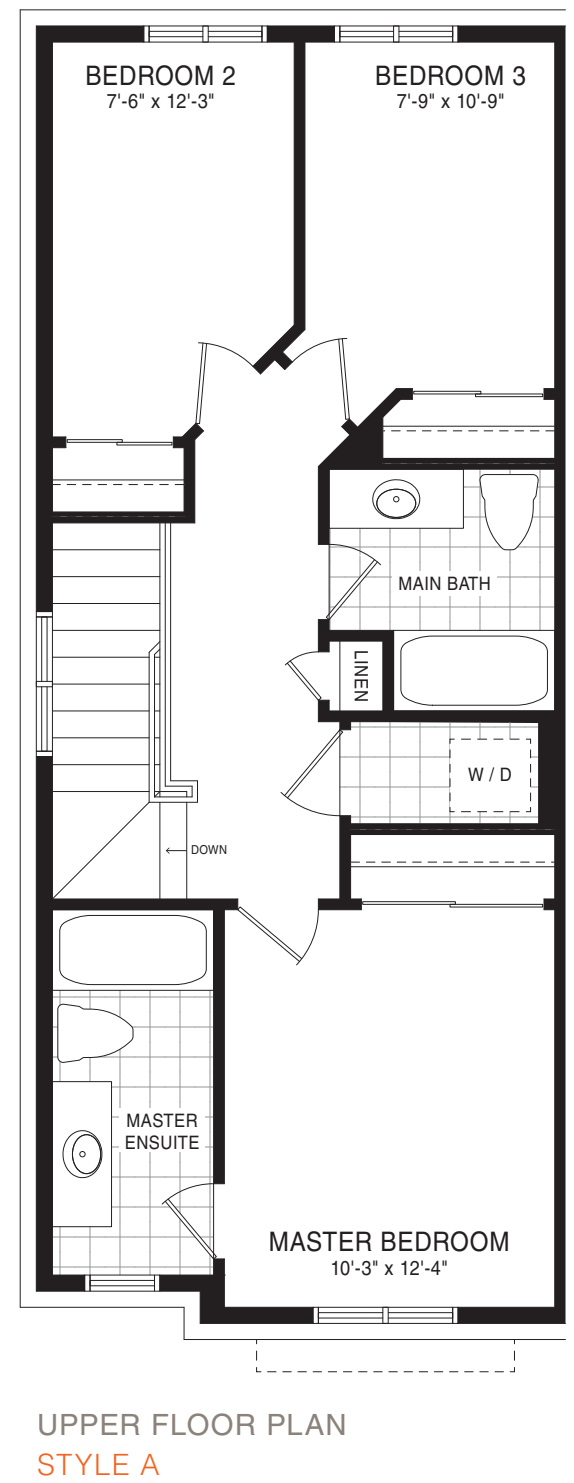

BRETON TOWNHOME

STYLE A2 – 1365 SQ.FT.

STYLE B2 – 1356 SQ.FT.

BRETON TOWNHOME

STYLE A1 – 1373 SQ.FT.
 STYLE A2 – 1365 SQ.FT.
 STYLE B1 – 1365 SQ.FT.
 STYLE B2 – 1356 SQ.FT.
 STYLE B3 – 1363 SQ.FT.

BRETON END TOWNHOME

STYLE A – 1415 SQ.FT.

STYLE B – 1407 SQ.FT.

HAMPTON TOWNHOME

STYLE A1 – 1517 SQ.FT.

STYLE B1 – 1506 SQ.FT.

HAMPTON TOWNHOME

STYLE A1 – 1517 SQ.FT.
 STYLE A2 – 1509 SQ.FT.
 STYLE A3 – 1509 SQ.FT.
 STYLE A4 – 1515 SQ.FT.
 STYLE B1 – 1506 SQ.FT.
 STYLE B2 – 1500 SQ.FT.
 STYLE B3 – 1506 SQ.FT.
 STYLE B4 – 1506 SQ.FT.

HAMPTON END TOWNHOME

STYLE A – 1564 SQ.FT.

STYLE B – 1556 SQ.FT.

MONCTON CORNER TOWNHOME

STYLE B – 1465 SQ.FT.

SHERBROOKE CORNER TOWNHOME

STYLE A – 1630 SQ.FT.