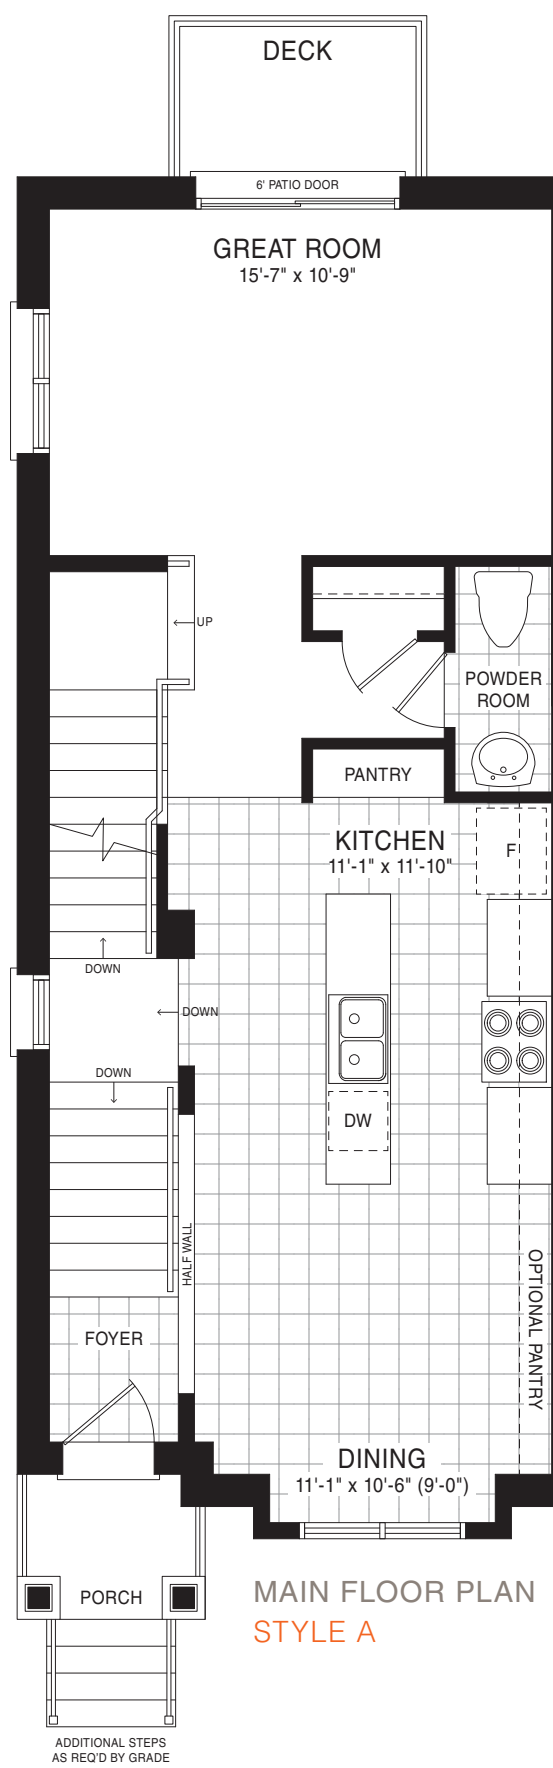

BRETON TOWNHOME

STYLE A2 – 1365 SQ.FT.

STYLE B2 – 1356 SQ.FT.

BRETON TOWNHOME

STYLE A1 – 1373 SQ.FT.
 STYLE A2 – 1365 SQ.FT.
 STYLE B1 – 1365 SQ.FT.
 STYLE B2 – 1356 SQ.FT.
 STYLE B3 – 1363 SQ.FT.

BRETON END TOWNHOME

STYLE A – 1415 SQ.FT.

STYLE B – 1407 SQ.FT.

HAMPTON TOWNHOME

STYLE A1 – 1517 SQ.FT.

STYLE B1 – 1506 SQ.FT.

HAMPTON TOWNHOME

STYLE A1 – 1517 SQ.FT.
 STYLE A2 – 1509 SQ.FT.
 STYLE A3 – 1509 SQ.FT.
 STYLE A4 – 1515 SQ.FT.
 STYLE B1 – 1506 SQ.FT.
 STYLE B2 – 1500 SQ.FT.
 STYLE B3 – 1506 SQ.FT.
 STYLE B4 – 1506 SQ.FT.

HAMPTON END TOWNHOME

STYLE A – 1564 SQ.FT.

STYLE B – 1556 SQ.FT.

MONCTON CORNER TOWNHOME

STYLE B – 1465 SQ.FT.

SHERBROOKE CORNER TOWNHOME

STYLE A – 1630 SQ.FT.