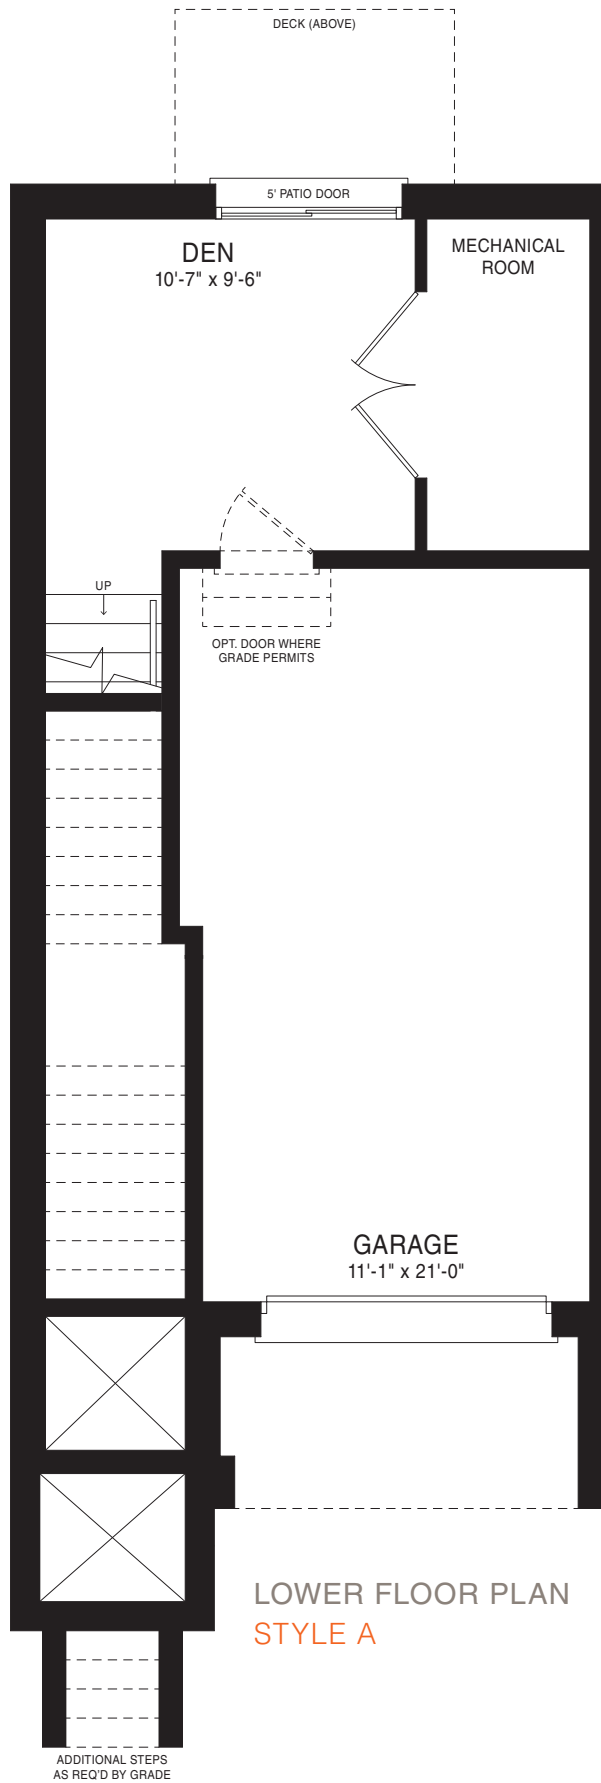

BRETON TOWNHOME

STYLE A2 – 1365 SQ.FT.

STYLE B2 – 1356 SQ.FT.

BRETON TOWNHOME

STYLE A1 – 1373 SQ.FT.
 STYLE A2 – 1365 SQ.FT.
 STYLE B1 – 1365 SQ.FT.
 STYLE B2 – 1356 SQ.FT.
 STYLE B3 – 1363 SQ.FT.

BRETON END TOWNHOME

STYLE A – 1415 SQ.FT.

STYLE B – 1407 SQ.FT.

HAMPTON TOWNHOME

STYLE A1 – 1517 SQ.FT.

STYLE B1 – 1506 SQ.FT.

HAMPTON TOWNHOME

STYLE A1 – 1517 SQ.FT.
 STYLE A2 – 1509 SQ.FT.
 STYLE A3 – 1509 SQ.FT.
 STYLE A4 – 1515 SQ.FT.
 STYLE B1 – 1506 SQ.FT.
 STYLE B2 – 1500 SQ.FT.
 STYLE B3 – 1506 SQ.FT.
 STYLE B4 – 1506 SQ.FT.

HAMPTON END TOWNHOME

STYLE A – 1564 SQ.FT.

STYLE B – 1556 SQ.FT.

MONCTON CORNER TOWNHOME

STYLE B – 1465 SQ.FT.

SHERBROOKE CORNER TOWNHOME

STYLE A – 1630 SQ.FT.