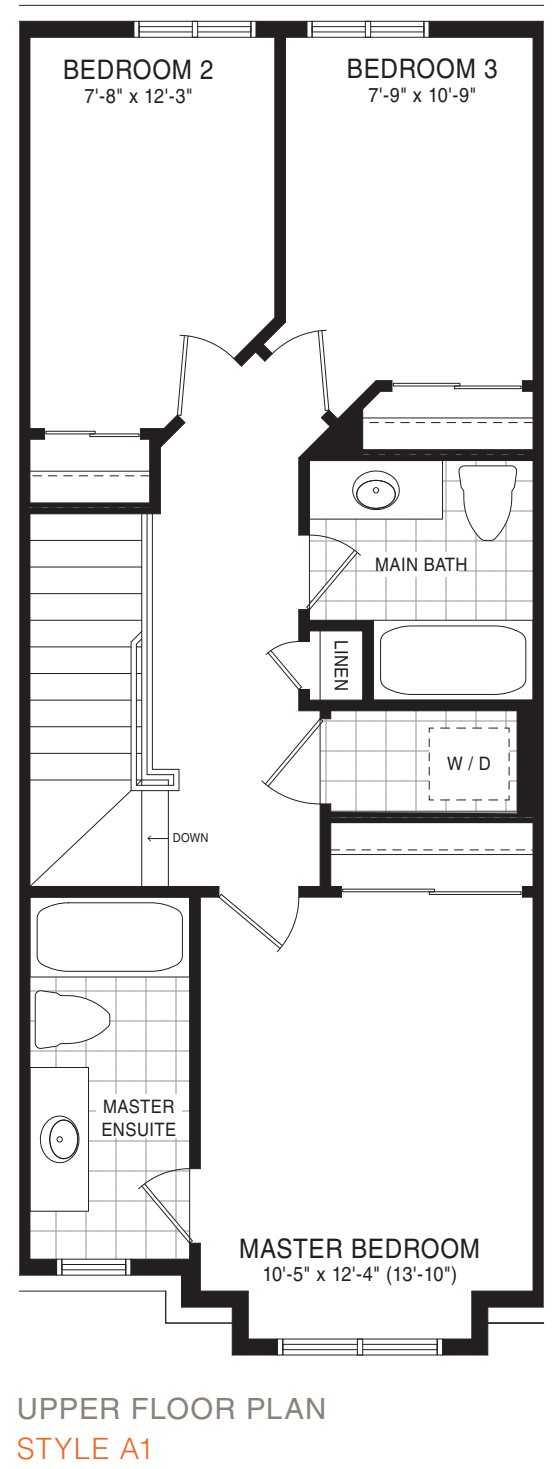

BRETON TOWNHOME

STYLE A2 – 1365 SQ.FT.

STYLE B2 – 1356 SQ.FT.

BRETON TOWNHOME

STYLE A1 – 1373 SQ.FT.
 STYLE A2 – 1365 SQ.FT.
 STYLE B1 – 1365 SQ.FT.
 STYLE B2 – 1356 SQ.FT.
 STYLE B3 – 1363 SQ.FT.

BRETON END TOWNHOME

STYLE A – 1415 SQ.FT.

STYLE B – 1407 SQ.FT.

HAMPTON TOWNHOME

STYLE A1 – 1517 SQ.FT.

STYLE B1 – 1506 SQ.FT.

HAMPTON TOWNHOME

STYLE A1 – 1517 SQ.FT.
 STYLE A2 – 1509 SQ.FT.
 STYLE A3 – 1509 SQ.FT.
 STYLE A4 – 1515 SQ.FT.
 STYLE B1 – 1506 SQ.FT.
 STYLE B2 – 1500 SQ.FT.
 STYLE B3 – 1506 SQ.FT.
 STYLE B4 – 1506 SQ.FT.

HAMPTON END TOWNHOME

STYLE A – 1564 SQ.FT.

STYLE B – 1556 SQ.FT.

MONCTON CORNER TOWNHOME

STYLE B – 1465 SQ.FT.

SHERBROOKE CORNER TOWNHOME

STYLE A – 1630 SQ.FT.