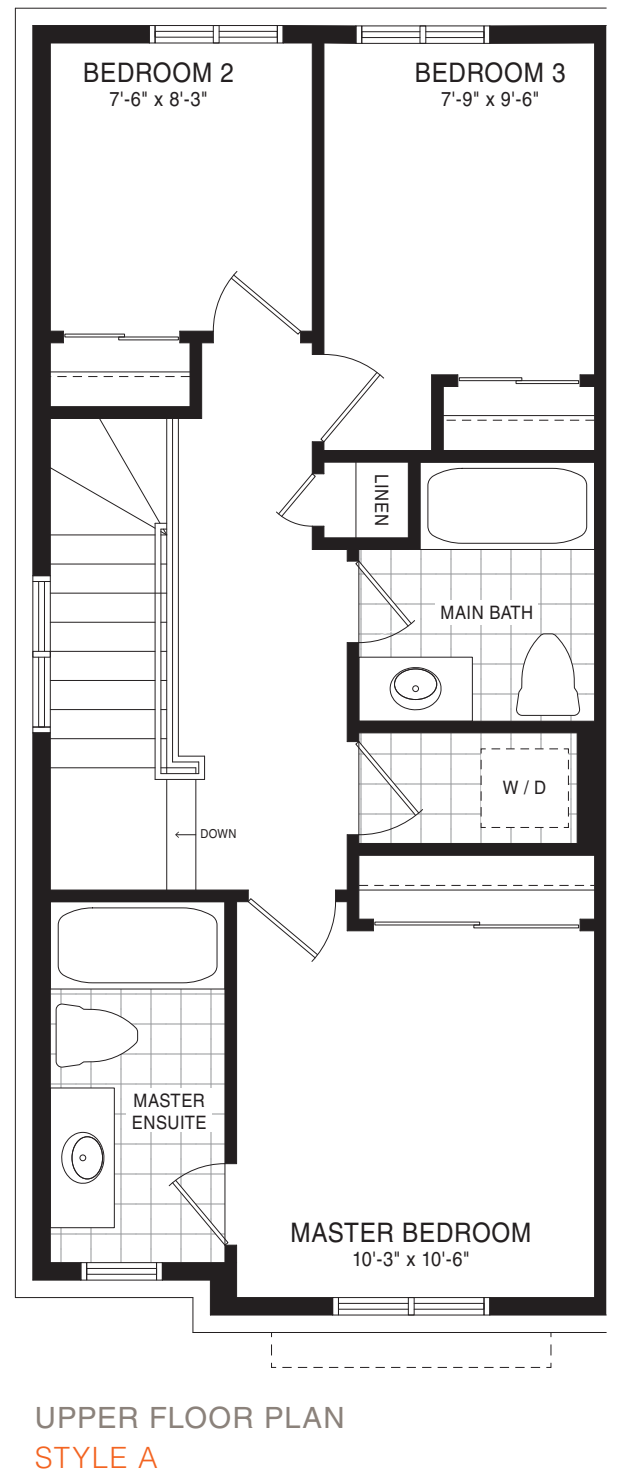

BRETON TOWNHOME

STYLE A2 – 1365 SQ.FT.

STYLE B2 – 1356 SQ.FT.

BRETON TOWNHOME

STYLE A1 – 1373 SQ.FT.
 STYLE A2 – 1365 SQ.FT.
 STYLE B1 – 1365 SQ.FT.
 STYLE B2 – 1356 SQ.FT.
 STYLE B3 – 1363 SQ.FT.

BRETON END TOWNHOME

STYLE A – 1415 SQ.FT.

STYLE B – 1407 SQ.FT.

HAMPTON TOWNHOME

STYLE A1 – 1517 SQ.FT.

STYLE B1 – 1506 SQ.FT.

HAMPTON TOWNHOME

STYLE A1 – 1517 SQ.FT.
 STYLE A2 – 1509 SQ.FT.
 STYLE A3 – 1509 SQ.FT.
 STYLE A4 – 1515 SQ.FT.
 STYLE B1 – 1506 SQ.FT.
 STYLE B2 – 1500 SQ.FT.
 STYLE B3 – 1506 SQ.FT.
 STYLE B4 – 1506 SQ.FT.

HAMPTON END TOWNHOME

STYLE A – 1564 SQ.FT.

STYLE B – 1556 SQ.FT.

MONCTON CORNER TOWNHOME

STYLE B – 1465 SQ.FT.

SHERBROOKE CORNER TOWNHOME

STYLE A – 1630 SQ.FT.