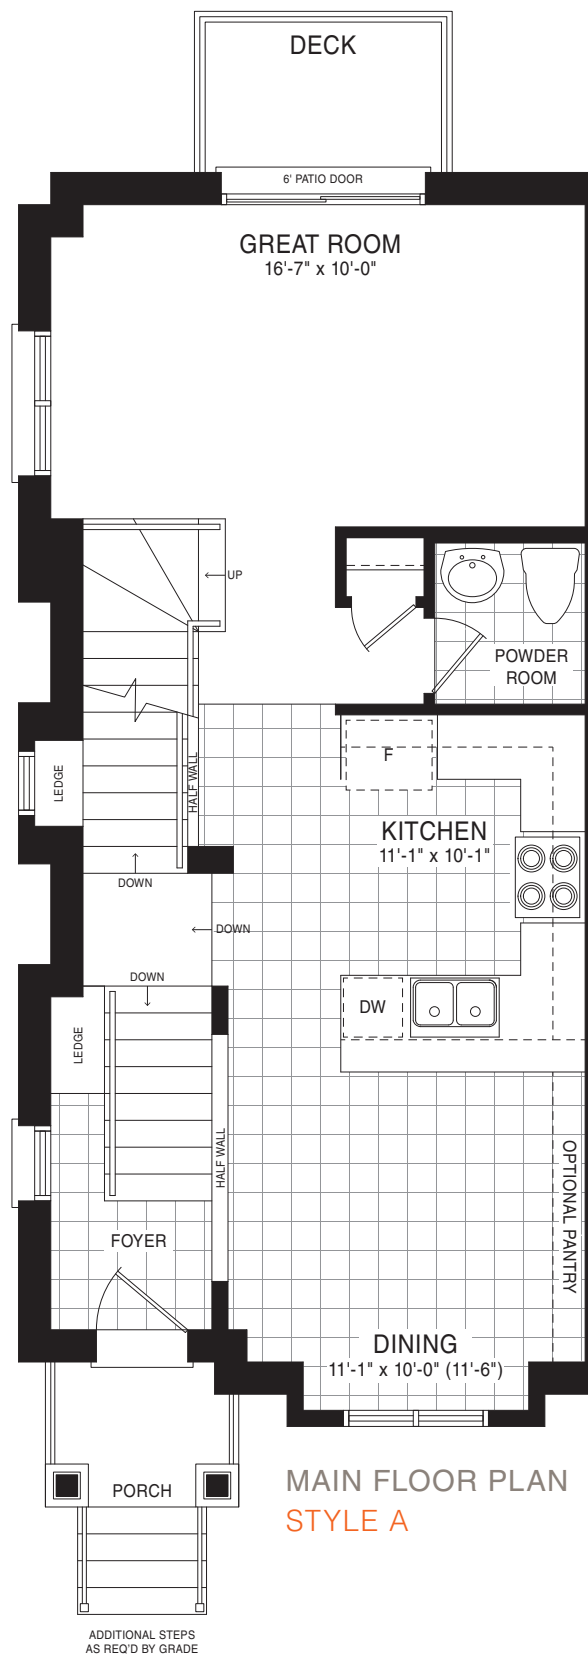

BRETON TOWNHOME

STYLE A2 – 1365 SQ.FT.

STYLE B2 – 1356 SQ.FT.

BRETON TOWNHOME

STYLE A1 – 1373 SQ.FT.
 STYLE A2 – 1365 SQ.FT.
 STYLE B1 – 1365 SQ.FT.
 STYLE B2 – 1356 SQ.FT.
 STYLE B3 – 1363 SQ.FT.

BRETON END TOWNHOME

STYLE A – 1415 SQ.FT.

STYLE B – 1407 SQ.FT.

HAMPTON TOWNHOME

STYLE A1 – 1517 SQ.FT.

STYLE B1 – 1506 SQ.FT.

HAMPTON TOWNHOME

STYLE A1 – 1517 SQ.FT.
 STYLE A2 – 1509 SQ.FT.
 STYLE A3 – 1509 SQ.FT.
 STYLE A4 – 1515 SQ.FT.
 STYLE B1 – 1506 SQ.FT.
 STYLE B2 – 1500 SQ.FT.
 STYLE B3 – 1506 SQ.FT.
 STYLE B4 – 1506 SQ.FT.

HAMPTON END TOWNHOME

STYLE A – 1564 SQ.FT.

STYLE B – 1556 SQ.FT.

MONCTON CORNER TOWNHOME

STYLE B – 1465 SQ.FT.

SHERBROOKE CORNER TOWNHOME

STYLE A – 1630 SQ.FT.