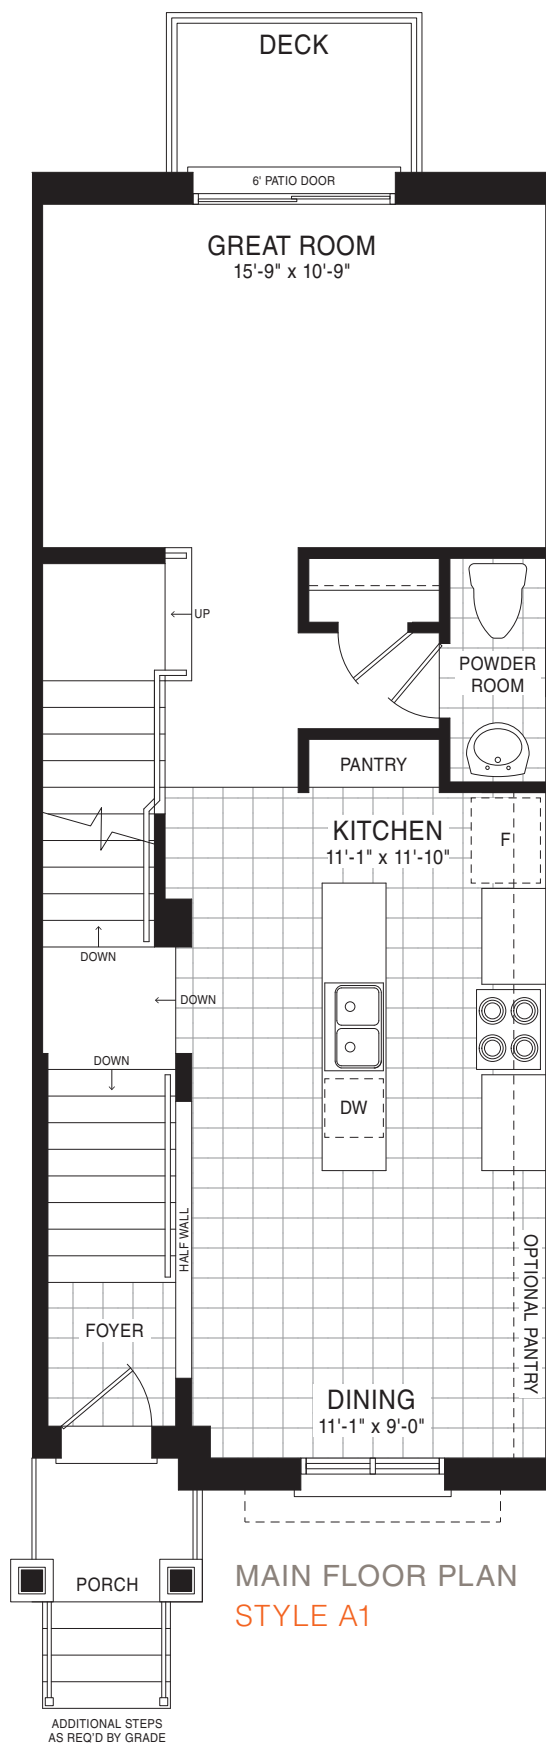

BRETON TOWNHOME

STYLE A2 – 1365 SQ.FT.

STYLE B2 – 1356 SQ.FT.

BRETON TOWNHOME

STYLE A1 – 1373 SQ.FT.
 STYLE A2 – 1365 SQ.FT.
 STYLE B1 – 1365 SQ.FT.
 STYLE B2 – 1356 SQ.FT.
 STYLE B3 – 1363 SQ.FT.

BRETON END TOWNHOME

STYLE A – 1415 SQ.FT.

STYLE B – 1407 SQ.FT.

HAMPTON TOWNHOME

STYLE A1 – 1517 SQ.FT.

STYLE B1 – 1506 SQ.FT.

HAMPTON TOWNHOME

STYLE A1 – 1517 SQ.FT.
 STYLE A2 – 1509 SQ.FT.
 STYLE A3 – 1509 SQ.FT.
 STYLE A4 – 1515 SQ.FT.
 STYLE B1 – 1506 SQ.FT.
 STYLE B2 – 1500 SQ.FT.
 STYLE B3 – 1506 SQ.FT.
 STYLE B4 – 1506 SQ.FT.

HAMPTON END TOWNHOME

STYLE A – 1564 SQ.FT.

STYLE B – 1556 SQ.FT.

MONCTON CORNER TOWNHOME

STYLE B – 1465 SQ.FT.

SHERBROOKE CORNER TOWNHOME

STYLE A – 1630 SQ.FT.