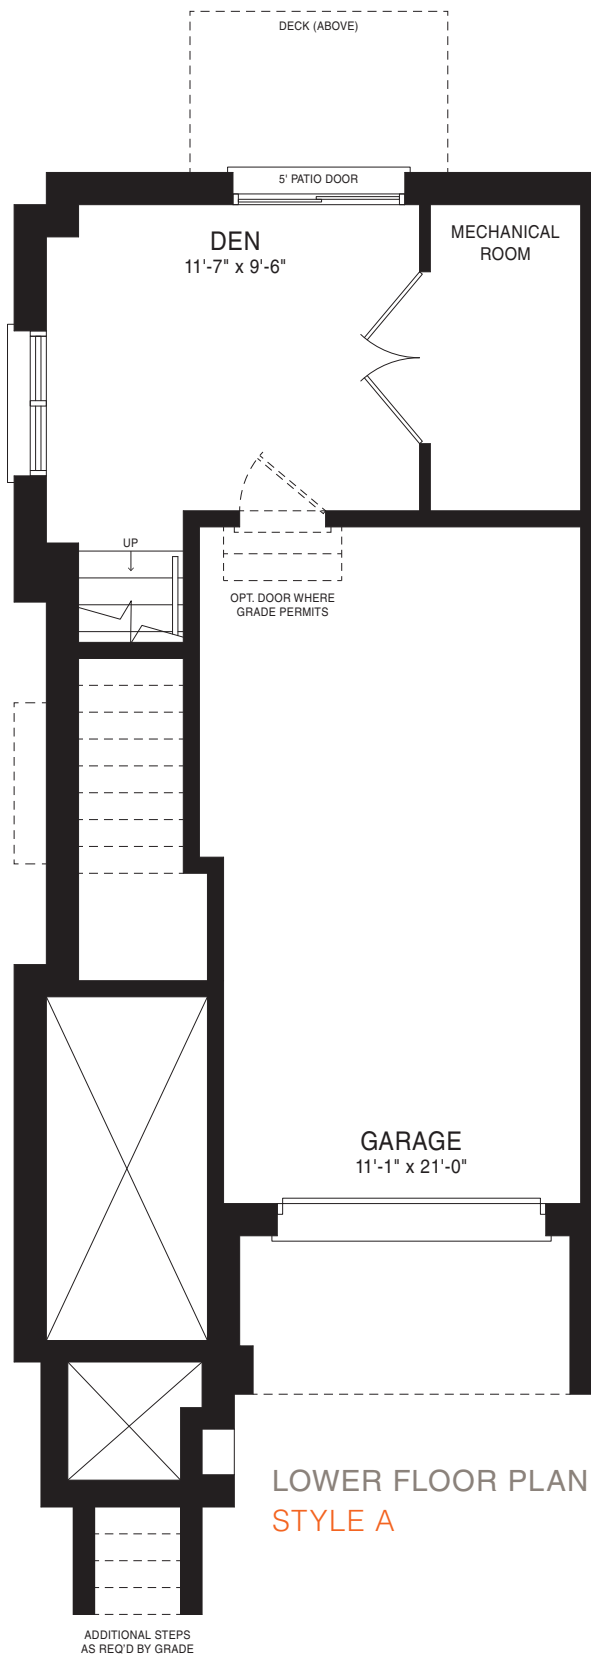

BRETON TOWNHOME

STYLE A2 – 1365 SQ.FT.

STYLE B2 – 1356 SQ.FT.

BRETON TOWNHOME

STYLE A1 – 1373 SQ.FT.
 STYLE A2 – 1365 SQ.FT.
 STYLE B1 – 1365 SQ.FT.
 STYLE B2 – 1356 SQ.FT.
 STYLE B3 – 1363 SQ.FT.

BRETON END TOWNHOME

STYLE A – 1415 SQ.FT.

STYLE B – 1407 SQ.FT.

HAMPTON TOWNHOME

STYLE A1 – 1517 SQ.FT.

STYLE B1 – 1506 SQ.FT.

HAMPTON TOWNHOME

STYLE A1 – 1517 SQ.FT.
 STYLE A2 – 1509 SQ.FT.
 STYLE A3 – 1509 SQ.FT.
 STYLE A4 – 1515 SQ.FT.
 STYLE B1 – 1506 SQ.FT.
 STYLE B2 – 1500 SQ.FT.
 STYLE B3 – 1506 SQ.FT.
 STYLE B4 – 1506 SQ.FT.

HAMPTON END TOWNHOME

STYLE A – 1564 SQ.FT.

STYLE B – 1556 SQ.FT.

MONCTON CORNER TOWNHOME

STYLE B – 1465 SQ.FT.

SHERBROOKE CORNER TOWNHOME

STYLE A – 1630 SQ.FT.