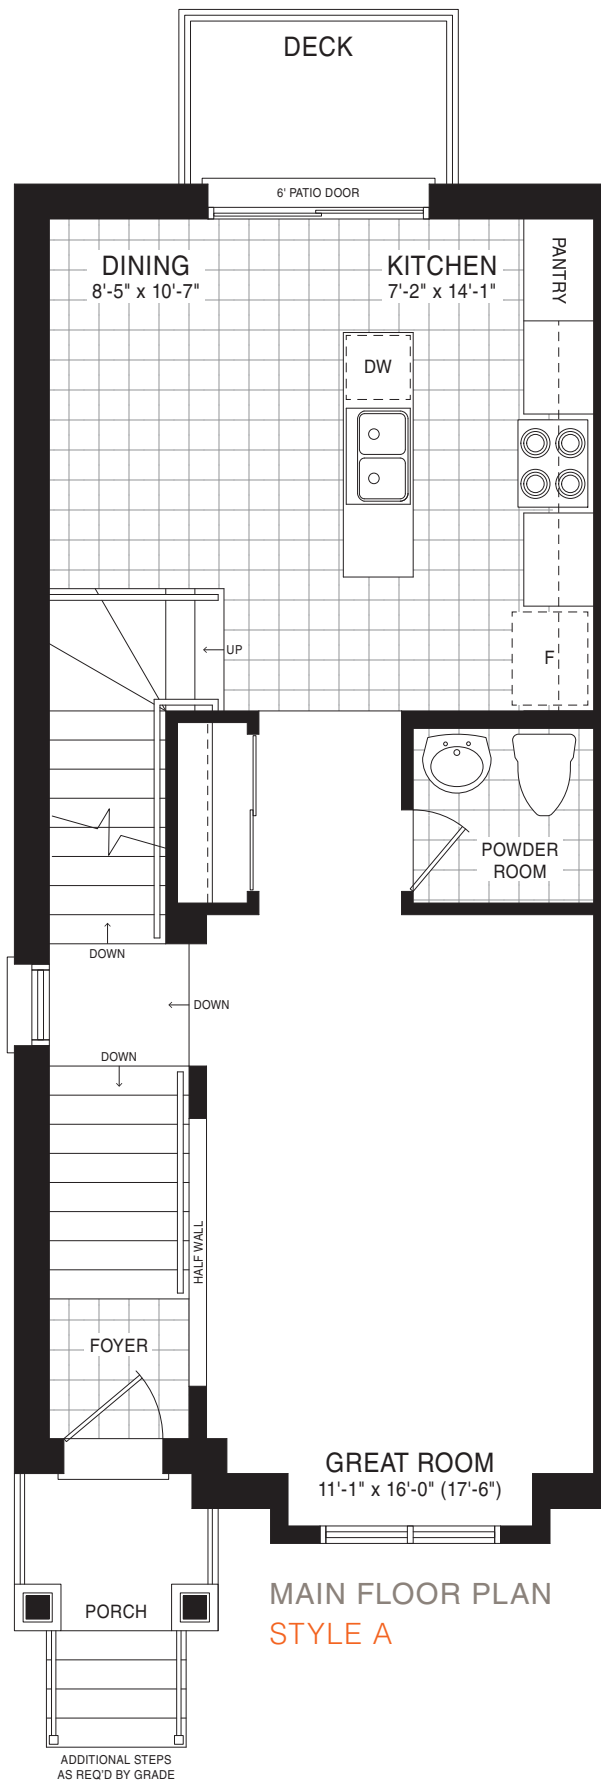

BRETON TOWNHOME

STYLE A2 – 1365 SQ.FT.

STYLE B2 – 1356 SQ.FT.

BRETON TOWNHOME

STYLE A1 – 1373 SQ.FT.
 STYLE A2 – 1365 SQ.FT.
 STYLE B1 – 1365 SQ.FT.
 STYLE B2 – 1356 SQ.FT.
 STYLE B3 – 1363 SQ.FT.

BRETON END TOWNHOME

STYLE A – 1415 SQ.FT.

STYLE B – 1407 SQ.FT.

HAMPTON TOWNHOME

STYLE A1 – 1517 SQ.FT.

STYLE B1 – 1506 SQ.FT.

HAMPTON TOWNHOME

STYLE A1 – 1517 SQ.FT.
 STYLE A2 – 1509 SQ.FT.
 STYLE A3 – 1509 SQ.FT.
 STYLE A4 – 1515 SQ.FT.
 STYLE B1 – 1506 SQ.FT.
 STYLE B2 – 1500 SQ.FT.
 STYLE B3 – 1506 SQ.FT.
 STYLE B4 – 1506 SQ.FT.

HAMPTON END TOWNHOME

STYLE A – 1564 SQ.FT.

STYLE B – 1556 SQ.FT.

MONCTON CORNER TOWNHOME

STYLE B – 1465 SQ.FT.

SHERBROOKE CORNER TOWNHOME

STYLE A – 1630 SQ.FT.