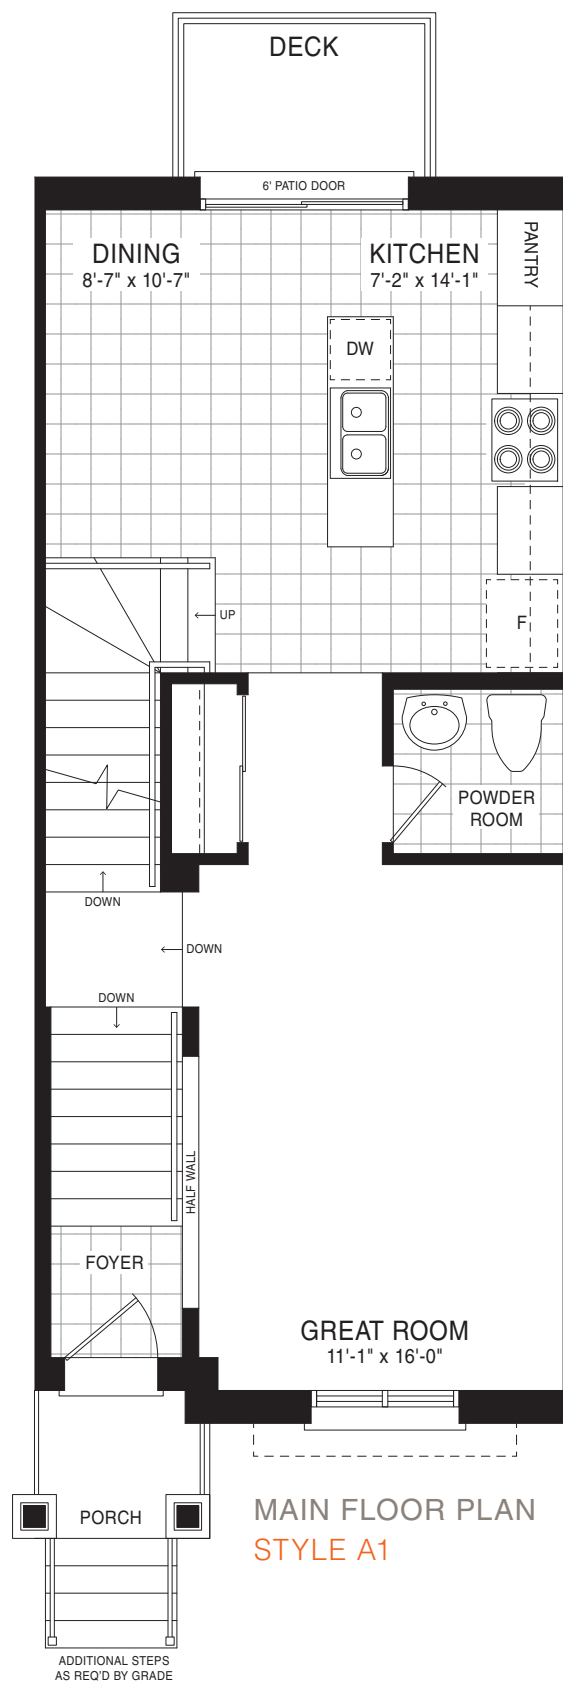

BRETON TOWNHOME

STYLE A2 – 1365 SQ.FT.

STYLE B2 – 1356 SQ.FT.

BRETON TOWNHOME

STYLE A1 – 1373 SQ.FT.
 STYLE A2 – 1365 SQ.FT.
 STYLE B1 – 1365 SQ.FT.
 STYLE B2 – 1356 SQ.FT.
 STYLE B3 – 1363 SQ.FT.

BRETON END TOWNHOME

STYLE A – 1415 SQ.FT.

STYLE B – 1407 SQ.FT.

HAMPTON TOWNHOME

STYLE A1 – 1517 SQ.FT.

STYLE B1 – 1506 SQ.FT.

HAMPTON TOWNHOME

STYLE A1 – 1517 SQ.FT.
 STYLE A2 – 1509 SQ.FT.
 STYLE A3 – 1509 SQ.FT.
 STYLE A4 – 1515 SQ.FT.
 STYLE B1 – 1506 SQ.FT.
 STYLE B2 – 1500 SQ.FT.
 STYLE B3 – 1506 SQ.FT.
 STYLE B4 – 1506 SQ.FT.

HAMPTON END TOWNHOME

STYLE A – 1564 SQ.FT.

STYLE B – 1556 SQ.FT.

MONCTON CORNER TOWNHOME

STYLE B – 1465 SQ.FT.

SHERBROOKE CORNER TOWNHOME

STYLE A – 1630 SQ.FT.