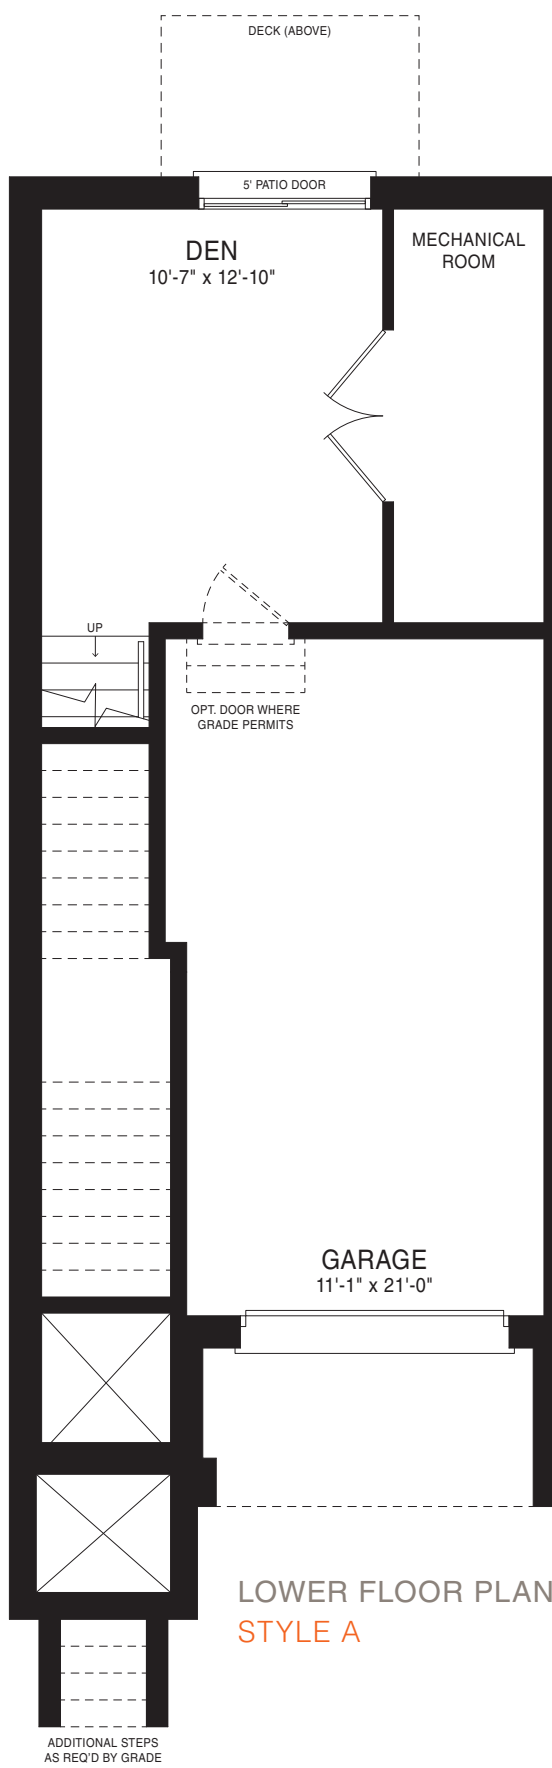

BRETON TOWNHOME

STYLE A2 – 1365 SQ.FT.

STYLE B2 – 1356 SQ.FT.

BRETON TOWNHOME

STYLE A1 – 1373 SQ.FT.
 STYLE A2 – 1365 SQ.FT.
 STYLE B1 – 1365 SQ.FT.
 STYLE B2 – 1356 SQ.FT.
 STYLE B3 – 1363 SQ.FT.

BRETON END TOWNHOME

STYLE A – 1415 SQ.FT.

STYLE B – 1407 SQ.FT.

HAMPTON TOWNHOME

STYLE A1 – 1517 SQ.FT.

STYLE B1 – 1506 SQ.FT.

HAMPTON TOWNHOME

STYLE A1 – 1517 SQ.FT.
 STYLE A2 – 1509 SQ.FT.
 STYLE A3 – 1509 SQ.FT.
 STYLE A4 – 1515 SQ.FT.
 STYLE B1 – 1506 SQ.FT.
 STYLE B2 – 1500 SQ.FT.
 STYLE B3 – 1506 SQ.FT.
 STYLE B4 – 1506 SQ.FT.

HAMPTON END TOWNHOME

STYLE A – 1564 SQ.FT.

STYLE B – 1556 SQ.FT.

MONCTON CORNER TOWNHOME

STYLE B – 1465 SQ.FT.

SHERBROOKE CORNER TOWNHOME

STYLE A – 1630 SQ.FT.