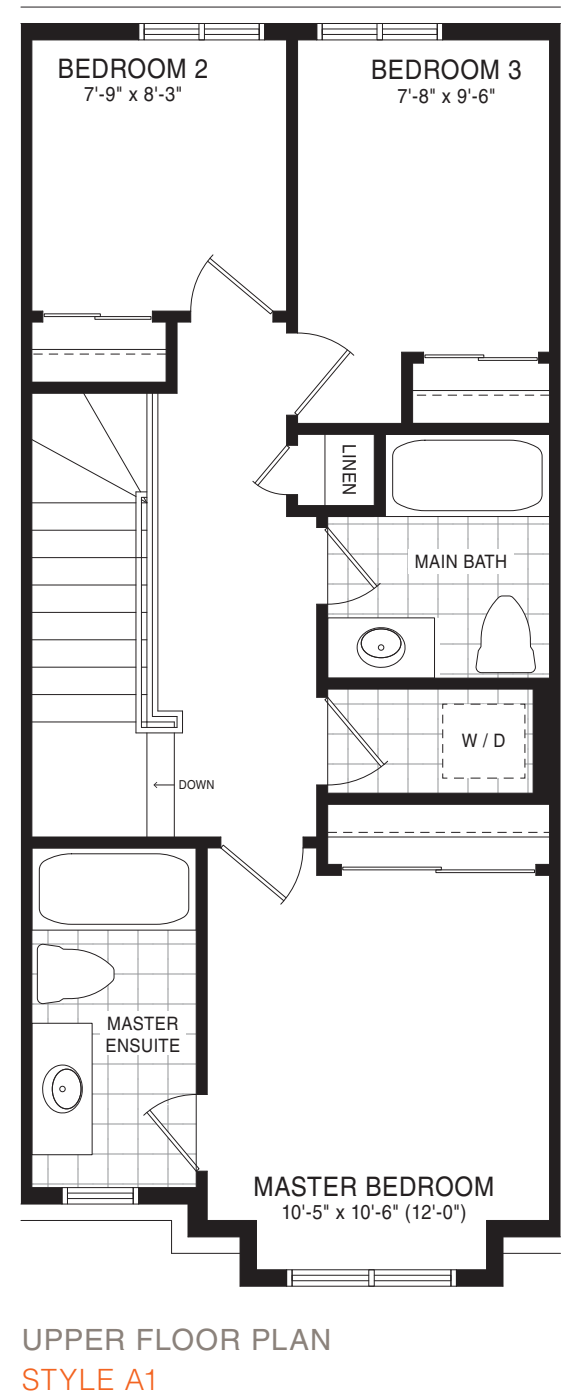

BRETON TOWNHOME

STYLE A2 – 1365 SQ.FT.

STYLE B2 – 1356 SQ.FT.

BRETON TOWNHOME

STYLE A1 – 1373 SQ.FT.
 STYLE A2 – 1365 SQ.FT.
 STYLE B1 – 1365 SQ.FT.
 STYLE B2 – 1356 SQ.FT.
 STYLE B3 – 1363 SQ.FT.

BRETON END TOWNHOME

STYLE A – 1415 SQ.FT.

STYLE B – 1407 SQ.FT.

HAMPTON TOWNHOME

STYLE A1 – 1517 SQ.FT.

STYLE B1 – 1506 SQ.FT.

HAMPTON TOWNHOME

STYLE A1 – 1517 SQ.FT.
 STYLE A2 – 1509 SQ.FT.
 STYLE A3 – 1509 SQ.FT.
 STYLE A4 – 1515 SQ.FT.
 STYLE B1 – 1506 SQ.FT.
 STYLE B2 – 1500 SQ.FT.
 STYLE B3 – 1506 SQ.FT.
 STYLE B4 – 1506 SQ.FT.

HAMPTON END TOWNHOME

STYLE A – 1564 SQ.FT.

STYLE B – 1556 SQ.FT.

MONCTON CORNER TOWNHOME

STYLE B – 1465 SQ.FT.

SHERBROOKE CORNER TOWNHOME

STYLE A – 1630 SQ.FT.