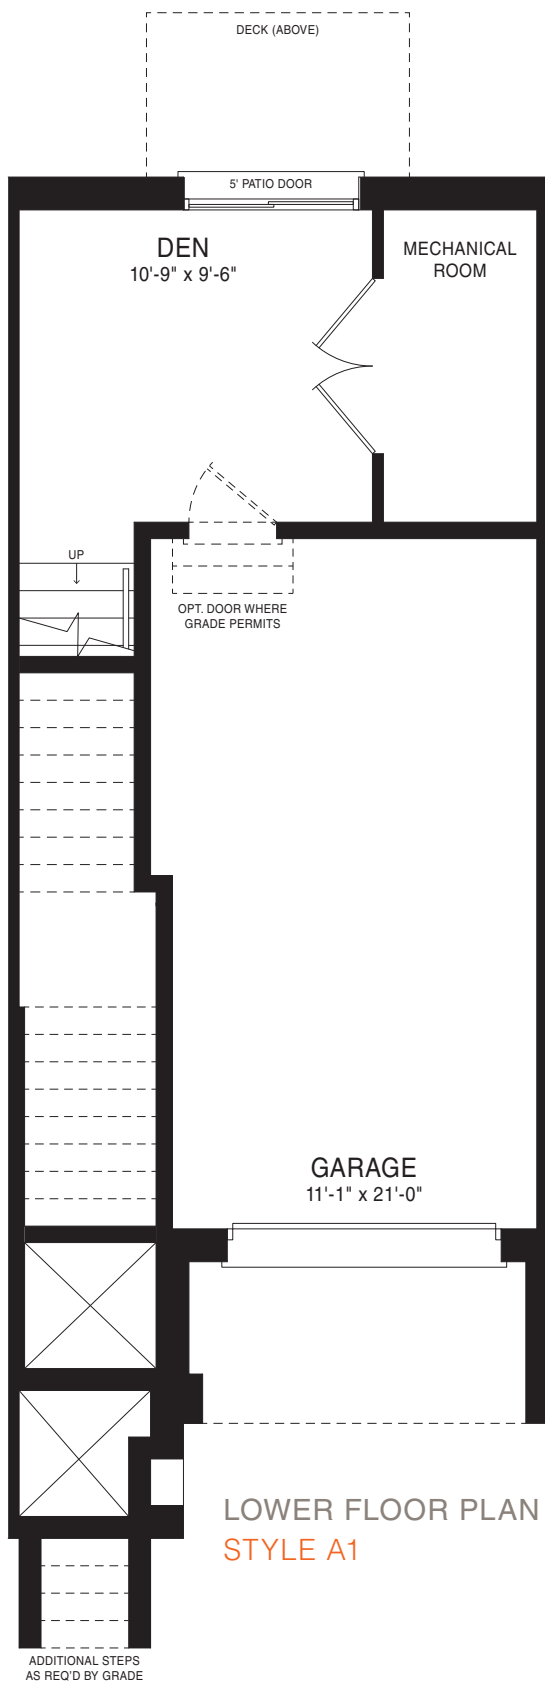

BRETON TOWNHOME

STYLE A2 – 1365 SQ.FT.

STYLE B2 – 1356 SQ.FT.

BRETON TOWNHOME

STYLE A1 – 1373 SQ.FT.
 STYLE A2 – 1365 SQ.FT.
 STYLE B1 – 1365 SQ.FT.
 STYLE B2 – 1356 SQ.FT.
 STYLE B3 – 1363 SQ.FT.

BRETON END TOWNHOME

STYLE A – 1415 SQ.FT.

STYLE B – 1407 SQ.FT.

HAMPTON TOWNHOME

STYLE A1 – 1517 SQ.FT.

STYLE B1 – 1506 SQ.FT.

HAMPTON TOWNHOME

STYLE A1 – 1517 SQ.FT.
 STYLE A2 – 1509 SQ.FT.
 STYLE A3 – 1509 SQ.FT.
 STYLE A4 – 1515 SQ.FT.
 STYLE B1 – 1506 SQ.FT.
 STYLE B2 – 1500 SQ.FT.
 STYLE B3 – 1506 SQ.FT.
 STYLE B4 – 1506 SQ.FT.

HAMPTON END TOWNHOME

STYLE A – 1564 SQ.FT.

STYLE B – 1556 SQ.FT.

MONCTON CORNER TOWNHOME

STYLE B – 1465 SQ.FT.

SHERBROOKE CORNER TOWNHOME

STYLE A – 1630 SQ.FT.