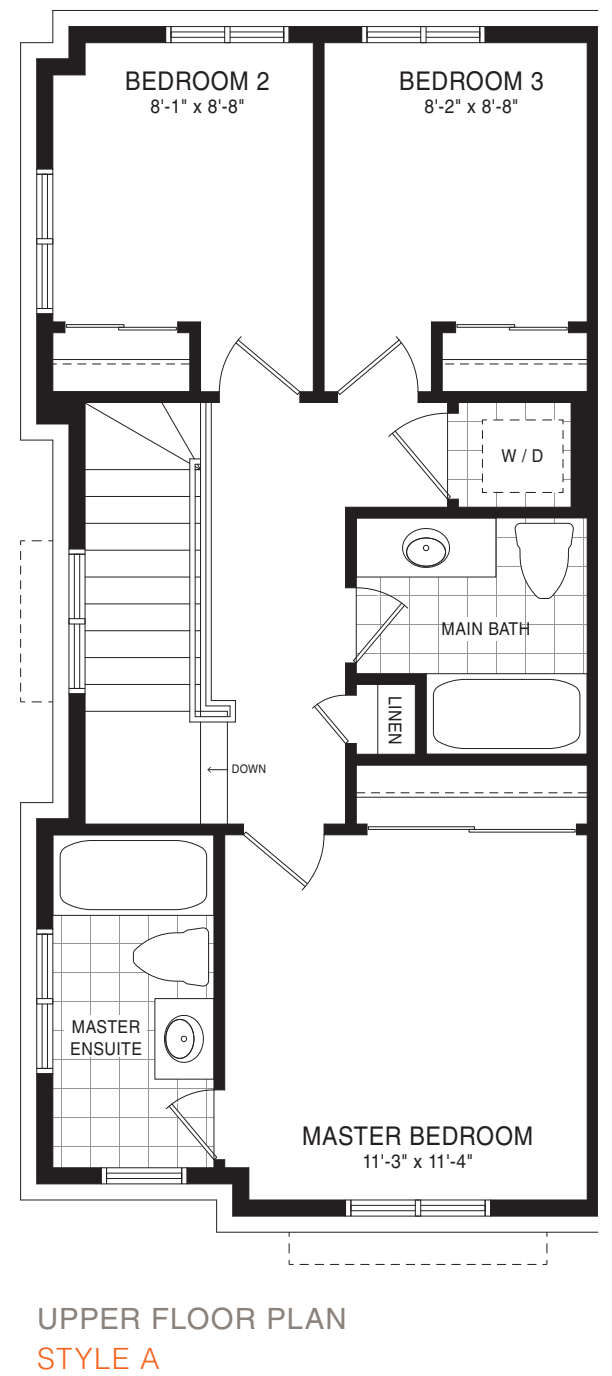

BRETON TOWNHOME

STYLE A2 – 1365 SQ.FT.

STYLE B2 – 1356 SQ.FT.

BRETON TOWNHOME

STYLE A1 – 1373 SQ.FT.
 STYLE A2 – 1365 SQ.FT.
 STYLE B1 – 1365 SQ.FT.
 STYLE B2 – 1356 SQ.FT.
 STYLE B3 – 1363 SQ.FT.

BRETON END TOWNHOME

STYLE A – 1415 SQ.FT.

STYLE B – 1407 SQ.FT.

HAMPTON TOWNHOME

STYLE A1 – 1517 SQ.FT.

STYLE B1 – 1506 SQ.FT.

HAMPTON TOWNHOME

STYLE A1 – 1517 SQ.FT.
 STYLE A2 – 1509 SQ.FT.
 STYLE A3 – 1509 SQ.FT.
 STYLE A4 – 1515 SQ.FT.
 STYLE B1 – 1506 SQ.FT.
 STYLE B2 – 1500 SQ.FT.
 STYLE B3 – 1506 SQ.FT.
 STYLE B4 – 1506 SQ.FT.

HAMPTON END TOWNHOME

STYLE A – 1564 SQ.FT.

STYLE B – 1556 SQ.FT.

MONCTON CORNER TOWNHOME

STYLE B – 1465 SQ.FT.

SHERBROOKE CORNER TOWNHOME

STYLE A – 1630 SQ.FT.